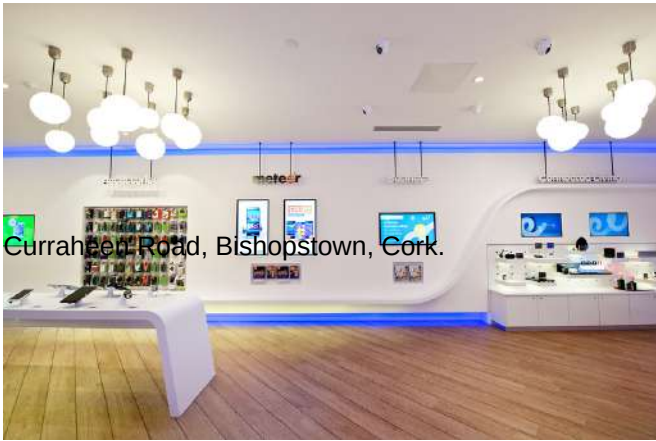

Curraheen Road, Bishopstown, Cork.